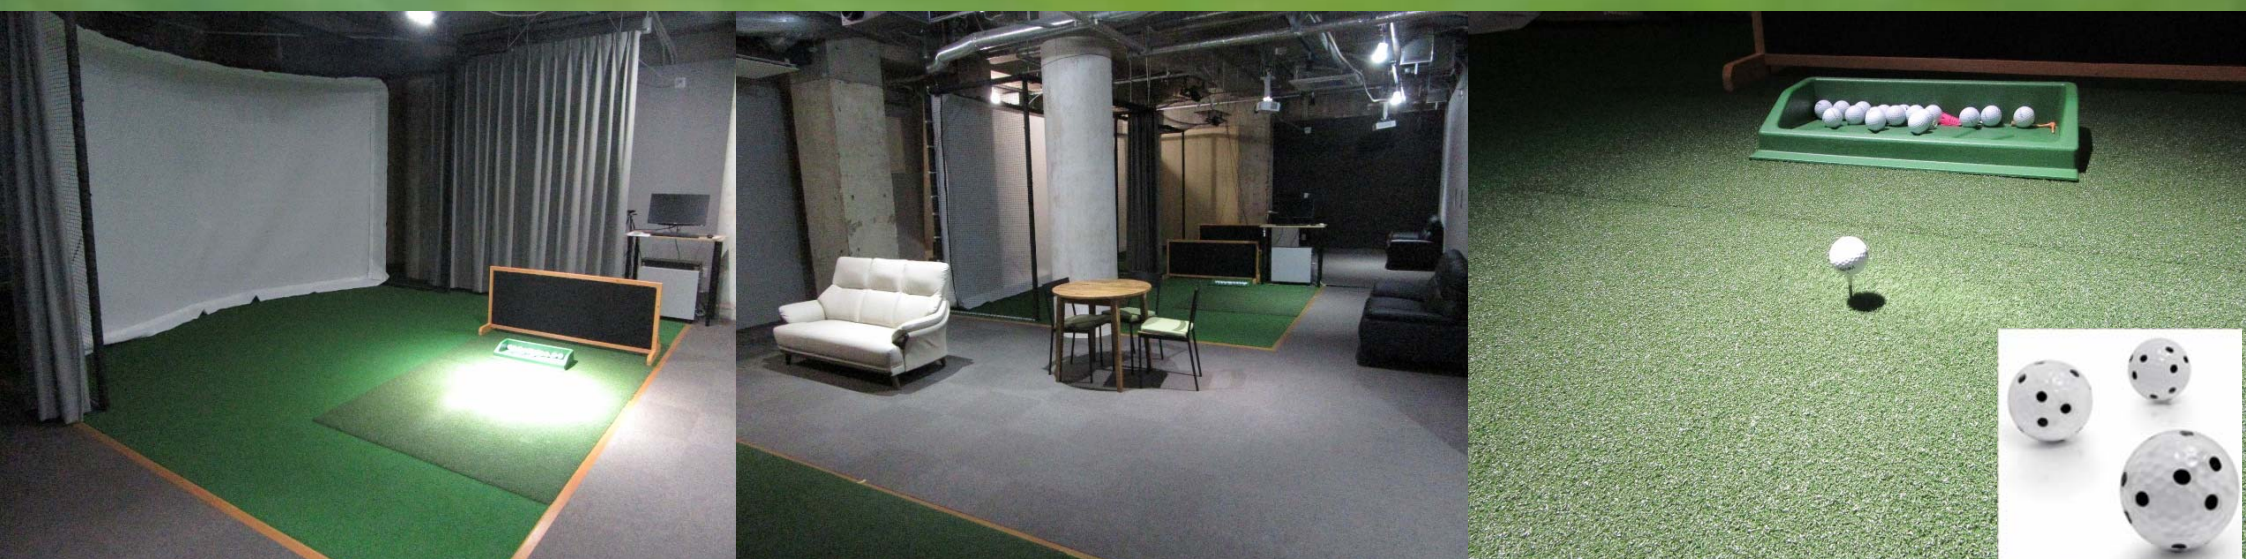

Open 24H

Monthly Membership

10,000yen/person ~

35,000yen/org ~

Temporary Usage is also available

1,500yen/bay ~

This is a discount ticket

3,000yen for 24H membership (1st month)

or

500yen for 1st Temporary Usage

Global Golf Simulation

BYO food / drink, Toilet, and changing room are also available!

Global Golf Simulation